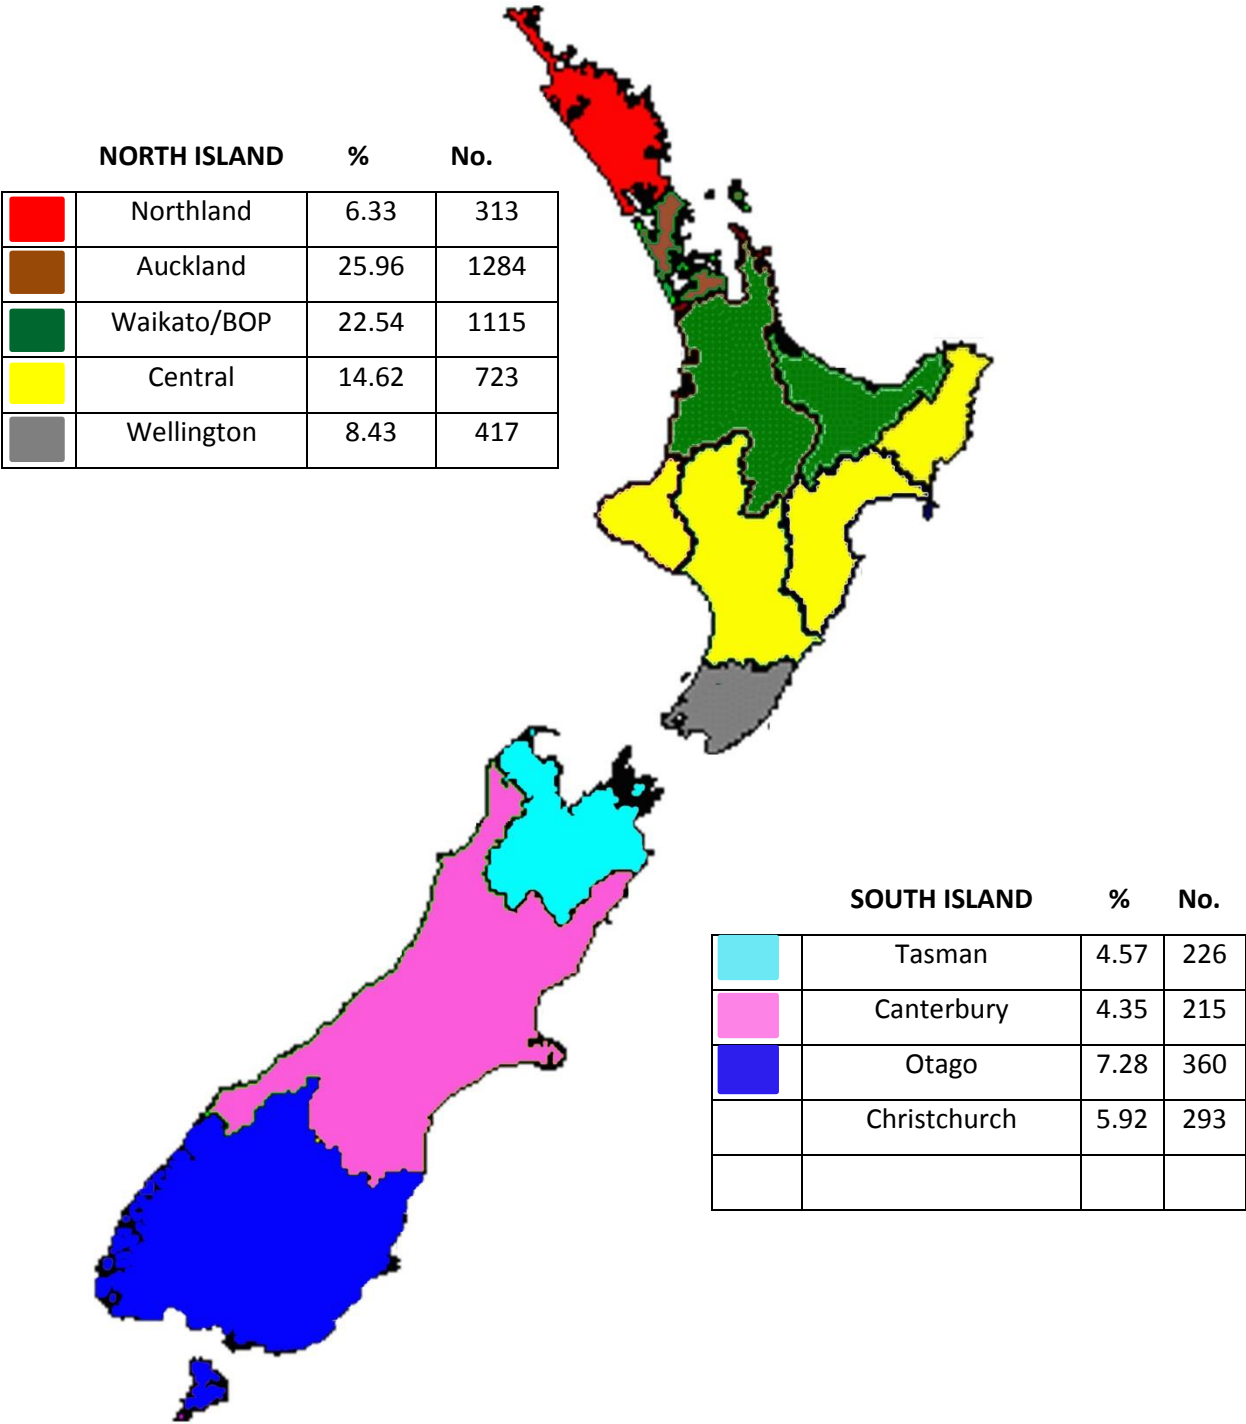

NZ VISITORS BY REGION 2014-2015 FY

NORTH ISLAND		%	No.
	Northland	6.33	313
	Auckland	25.96	1284
	Waikato/BOP	22.54	1115
	Central	14.62	723
	Wellington	8.43	417

SOUTH ISLAND		%	No.
	Tasman	4.57	226
	Canterbury	4.35	215
	Otago	7.28	360
	Christchurch	5.92	293