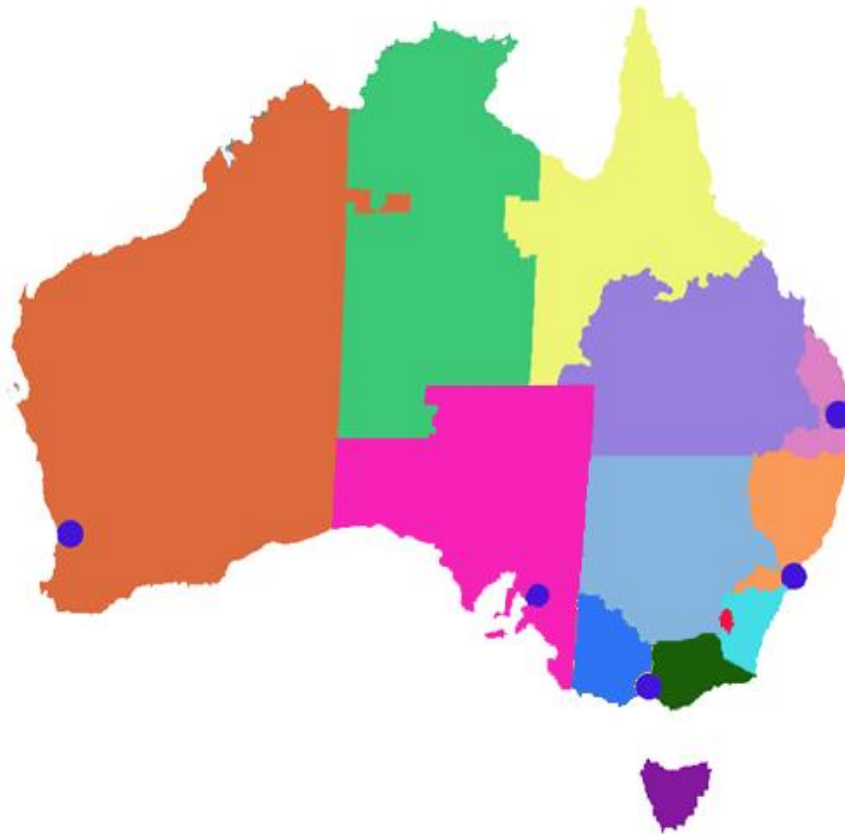

## AUSTRALIAN VISITORS BY REGION 2014-2015 FY

	AREA KEY	% OF TOTAL	No.
●	Perth	1.07	229
	WA	1.88	403
●	Adelaide	2.36	503
	SA	1.30	278
	NT	0.37	79
●	Brisbane	12.73	2716
	SE QLD	20.13	2484
	North QLD	3.04	648
	West QLD	2.46	441
●	Sydney	11.95	2551
	North NSW	15.80	1796
	South NSW	6.85	1461
	West NSW	4.50	961
	ACT	3.04	649
●	Melbourne	4.50	960
	West VIC	2.96	762
	East VIC	3.57	631
●	Hobart	0.61	130
	Tasmania	0.88	187