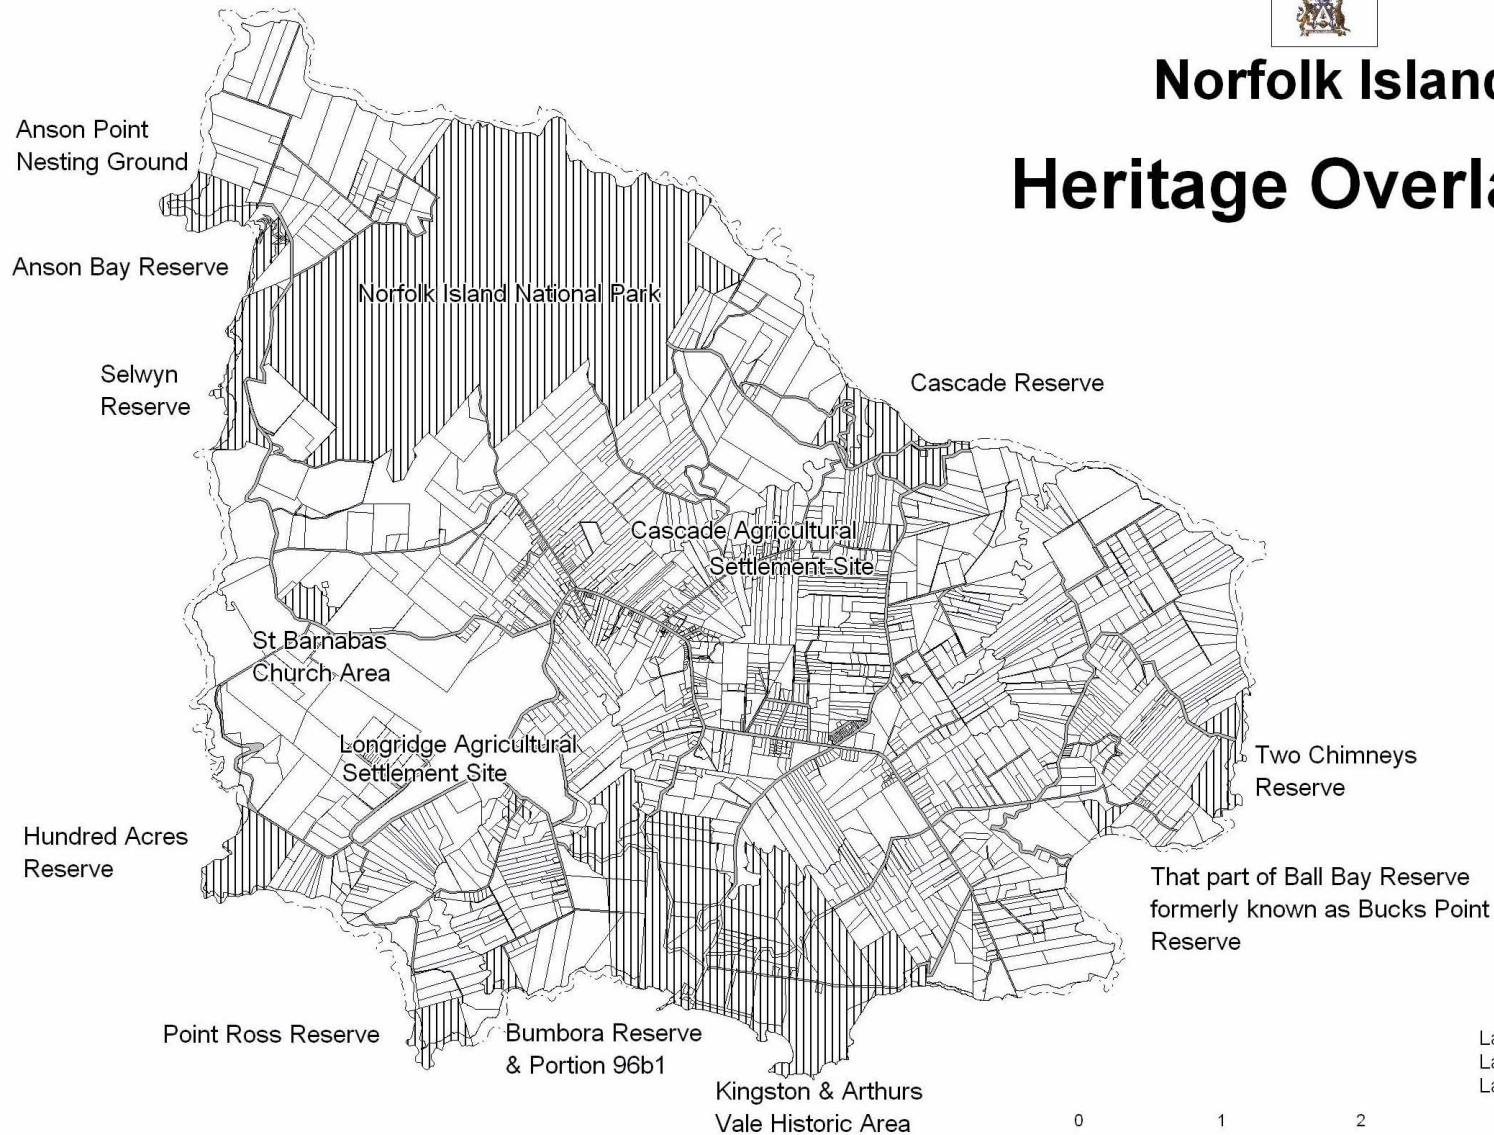

# Norfolk Island

## Heritage Overlay Map

-  Items of Heritage Significance
-  Cadastral boundaries
-  Mean High Water Mark

Last Variation Approved On: 3 March 2010  
Last Variation Gazetted On: 12 March 2010  
Last Variation Approved By: S. Victoria A. Jack  
Executive Member